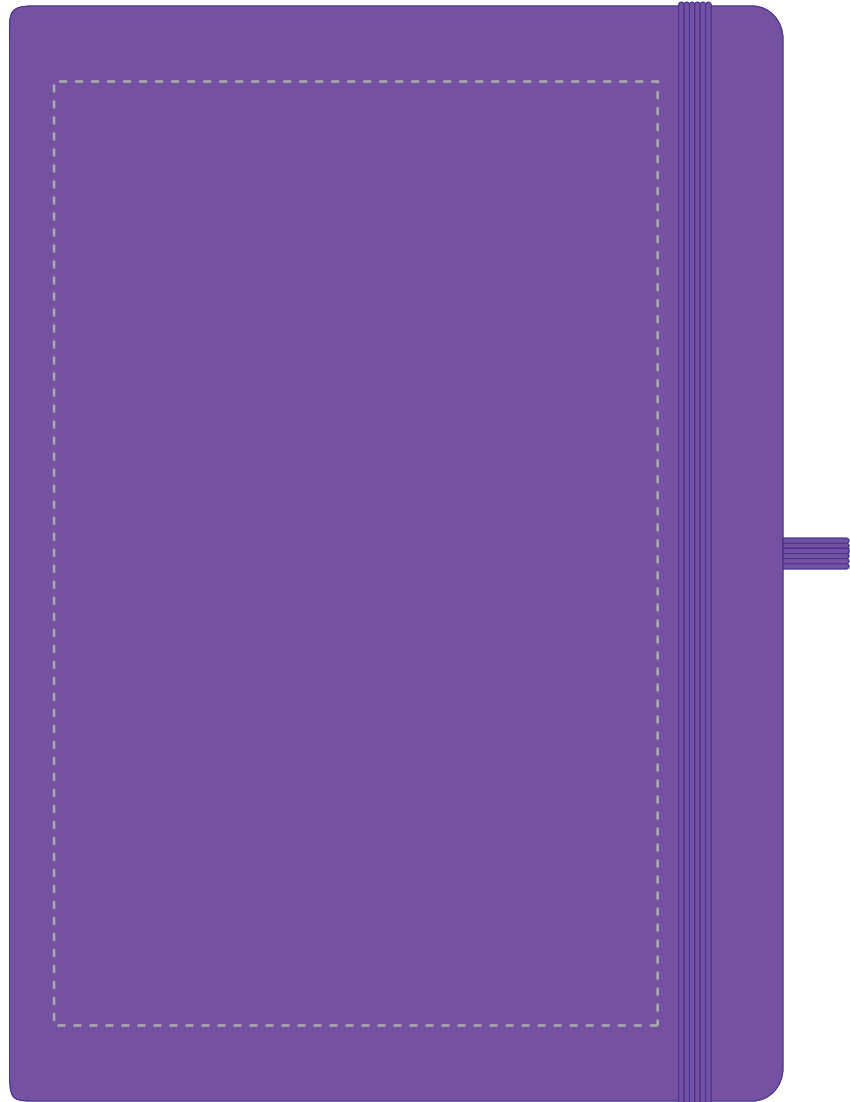

Due to the nature of the product the print position may vary by 2 - 3 mm

ARTWORK SCALE 50%
FrontProduct Image for visualisation
- colours may vary

- CENTRED TO PRINT AREA
- CENTRED TO NOTEBOOK

The dashed line is to demonstrate print area and will not appear on your printed item