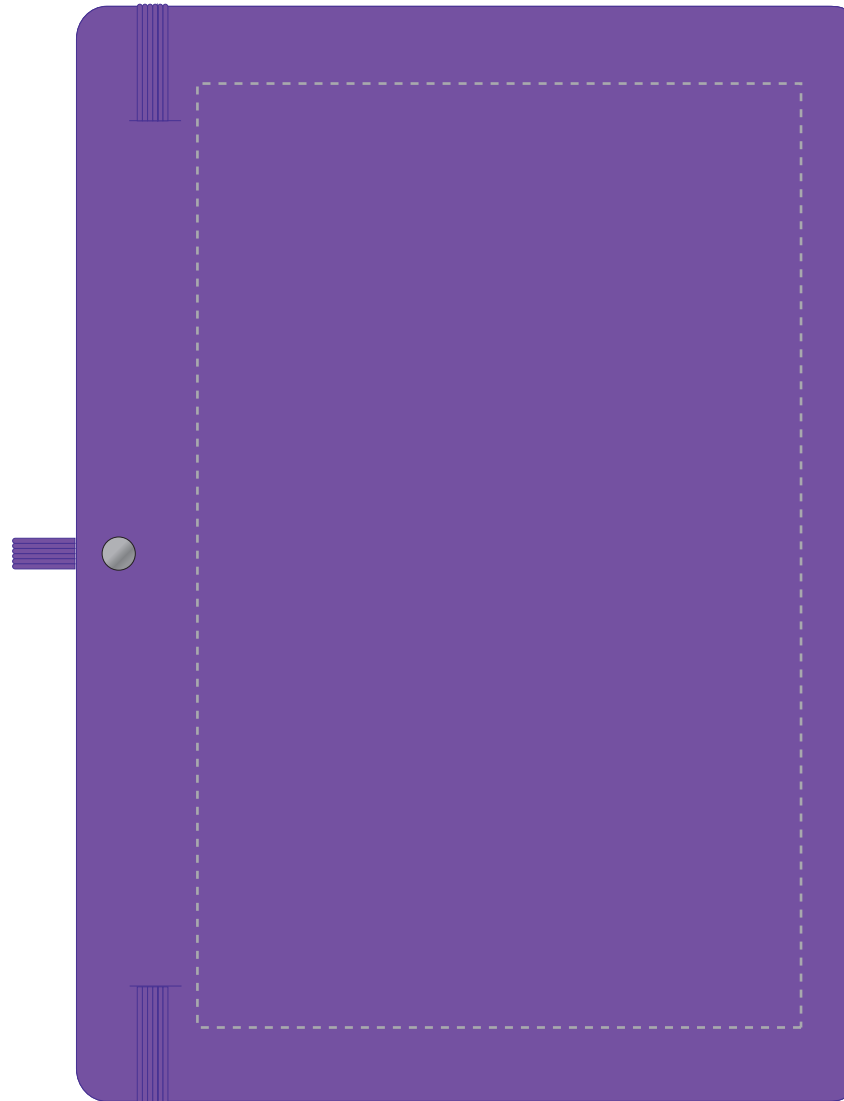

Your Ref:	Quantity:	Product Code: QS0344
Our Ref:	Version: 1	Product Colour: PURPLE

PRINTING CONCERNS:

We stock this item in the following colours

PANTONE REFERENCE(S)

Due to the nature of the product the print position may vary by 2 - 3 mm

- Colour 1
- Colour 2
- Colour 3
- Colour 4

ARTWORK SCALE 50%
Back